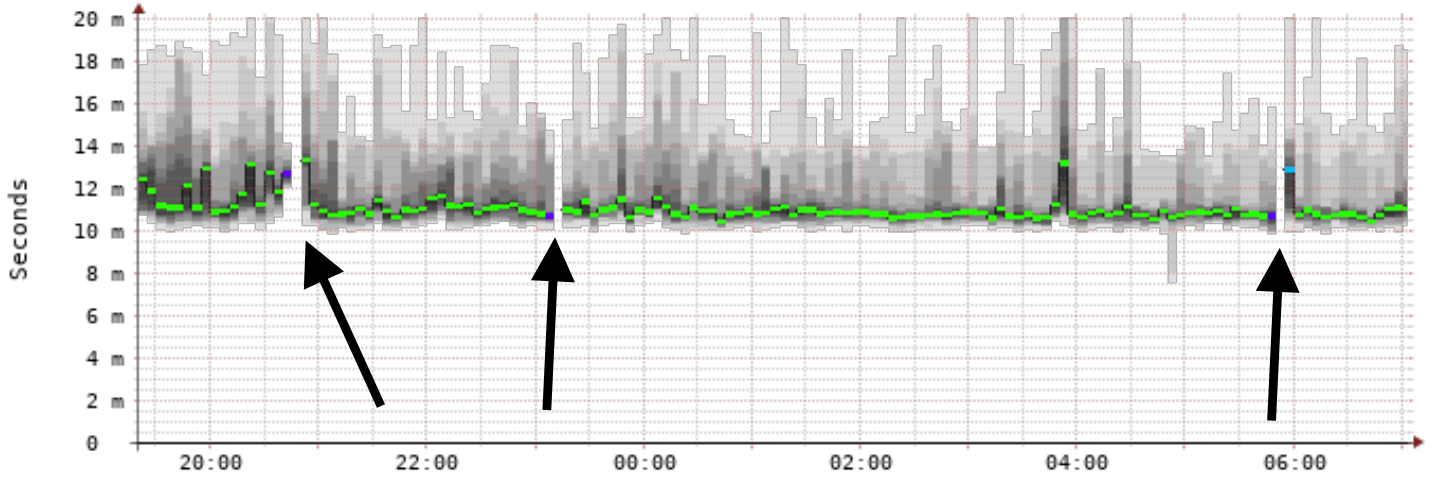

Ping response to google.com website

Navigator Graph

Time range: to

RRDTOOL / TOBI OETIKER

median rtt: 11.0 ms avg 13.3 ms max 10.4 ms min 11.0 ms now 0.5 ms sd 20.4 am/s
 packet loss: 2.13 % avg 93.33 % max 0.00 % min 0.00 % now
 loss color: ■ 0 ■ 1/20 ■ 2/20 ■ 3/20 ■ 4/20 ■ 10/20 ■ 19/20
 probe: 20 ICMP Echo Pings (56 Bytes) every 300s end: Sun Apr 3 07:03:09 2022